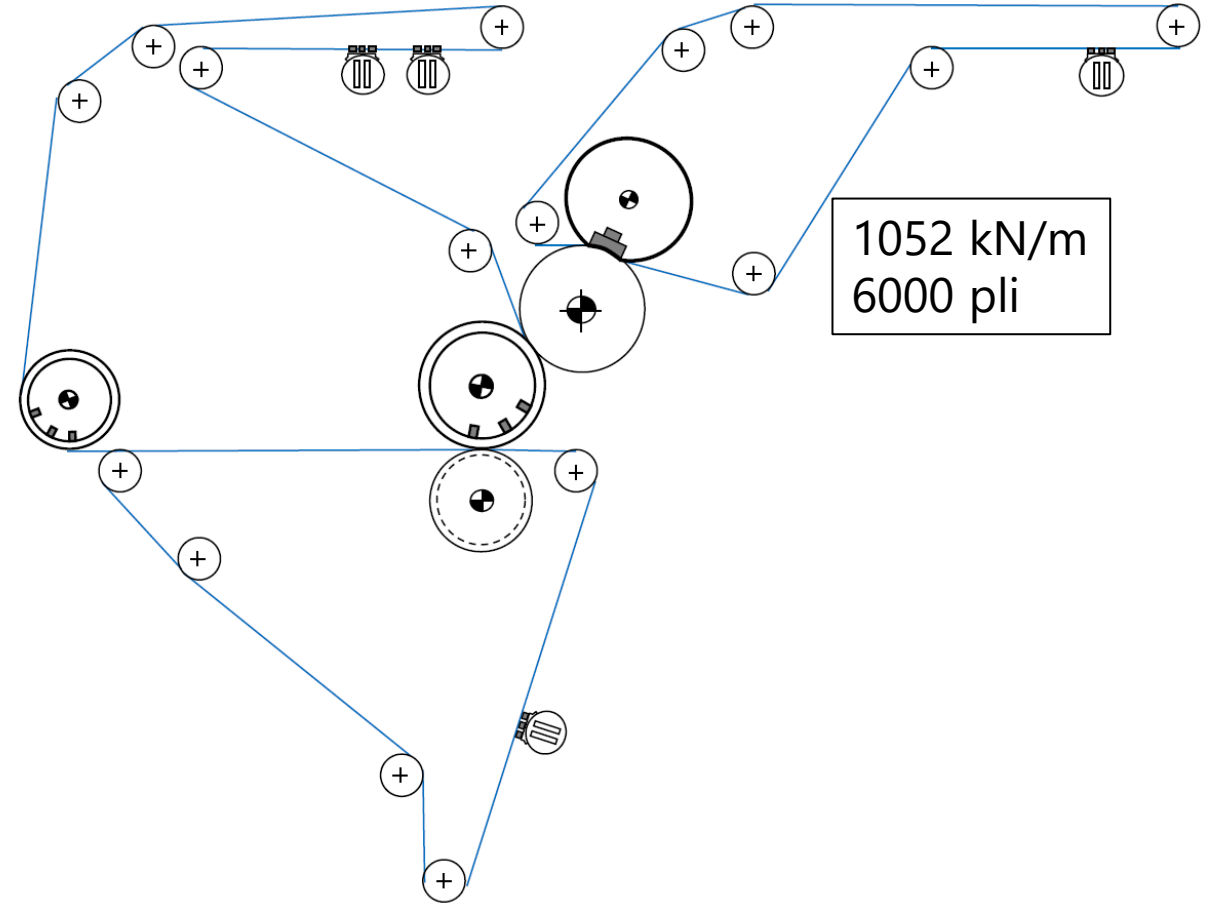

## VALUE:

- Belt had a wad go through which normally damages belt. Yamauchi belt survived. VA for the price of Belt 135,000 USD

## RESULTS:

GRADES	Linerboard
BASIS WEIGHTS	23-45 # (112-220 gsm)
SPEEDS	3000 fpm (914 mpm)